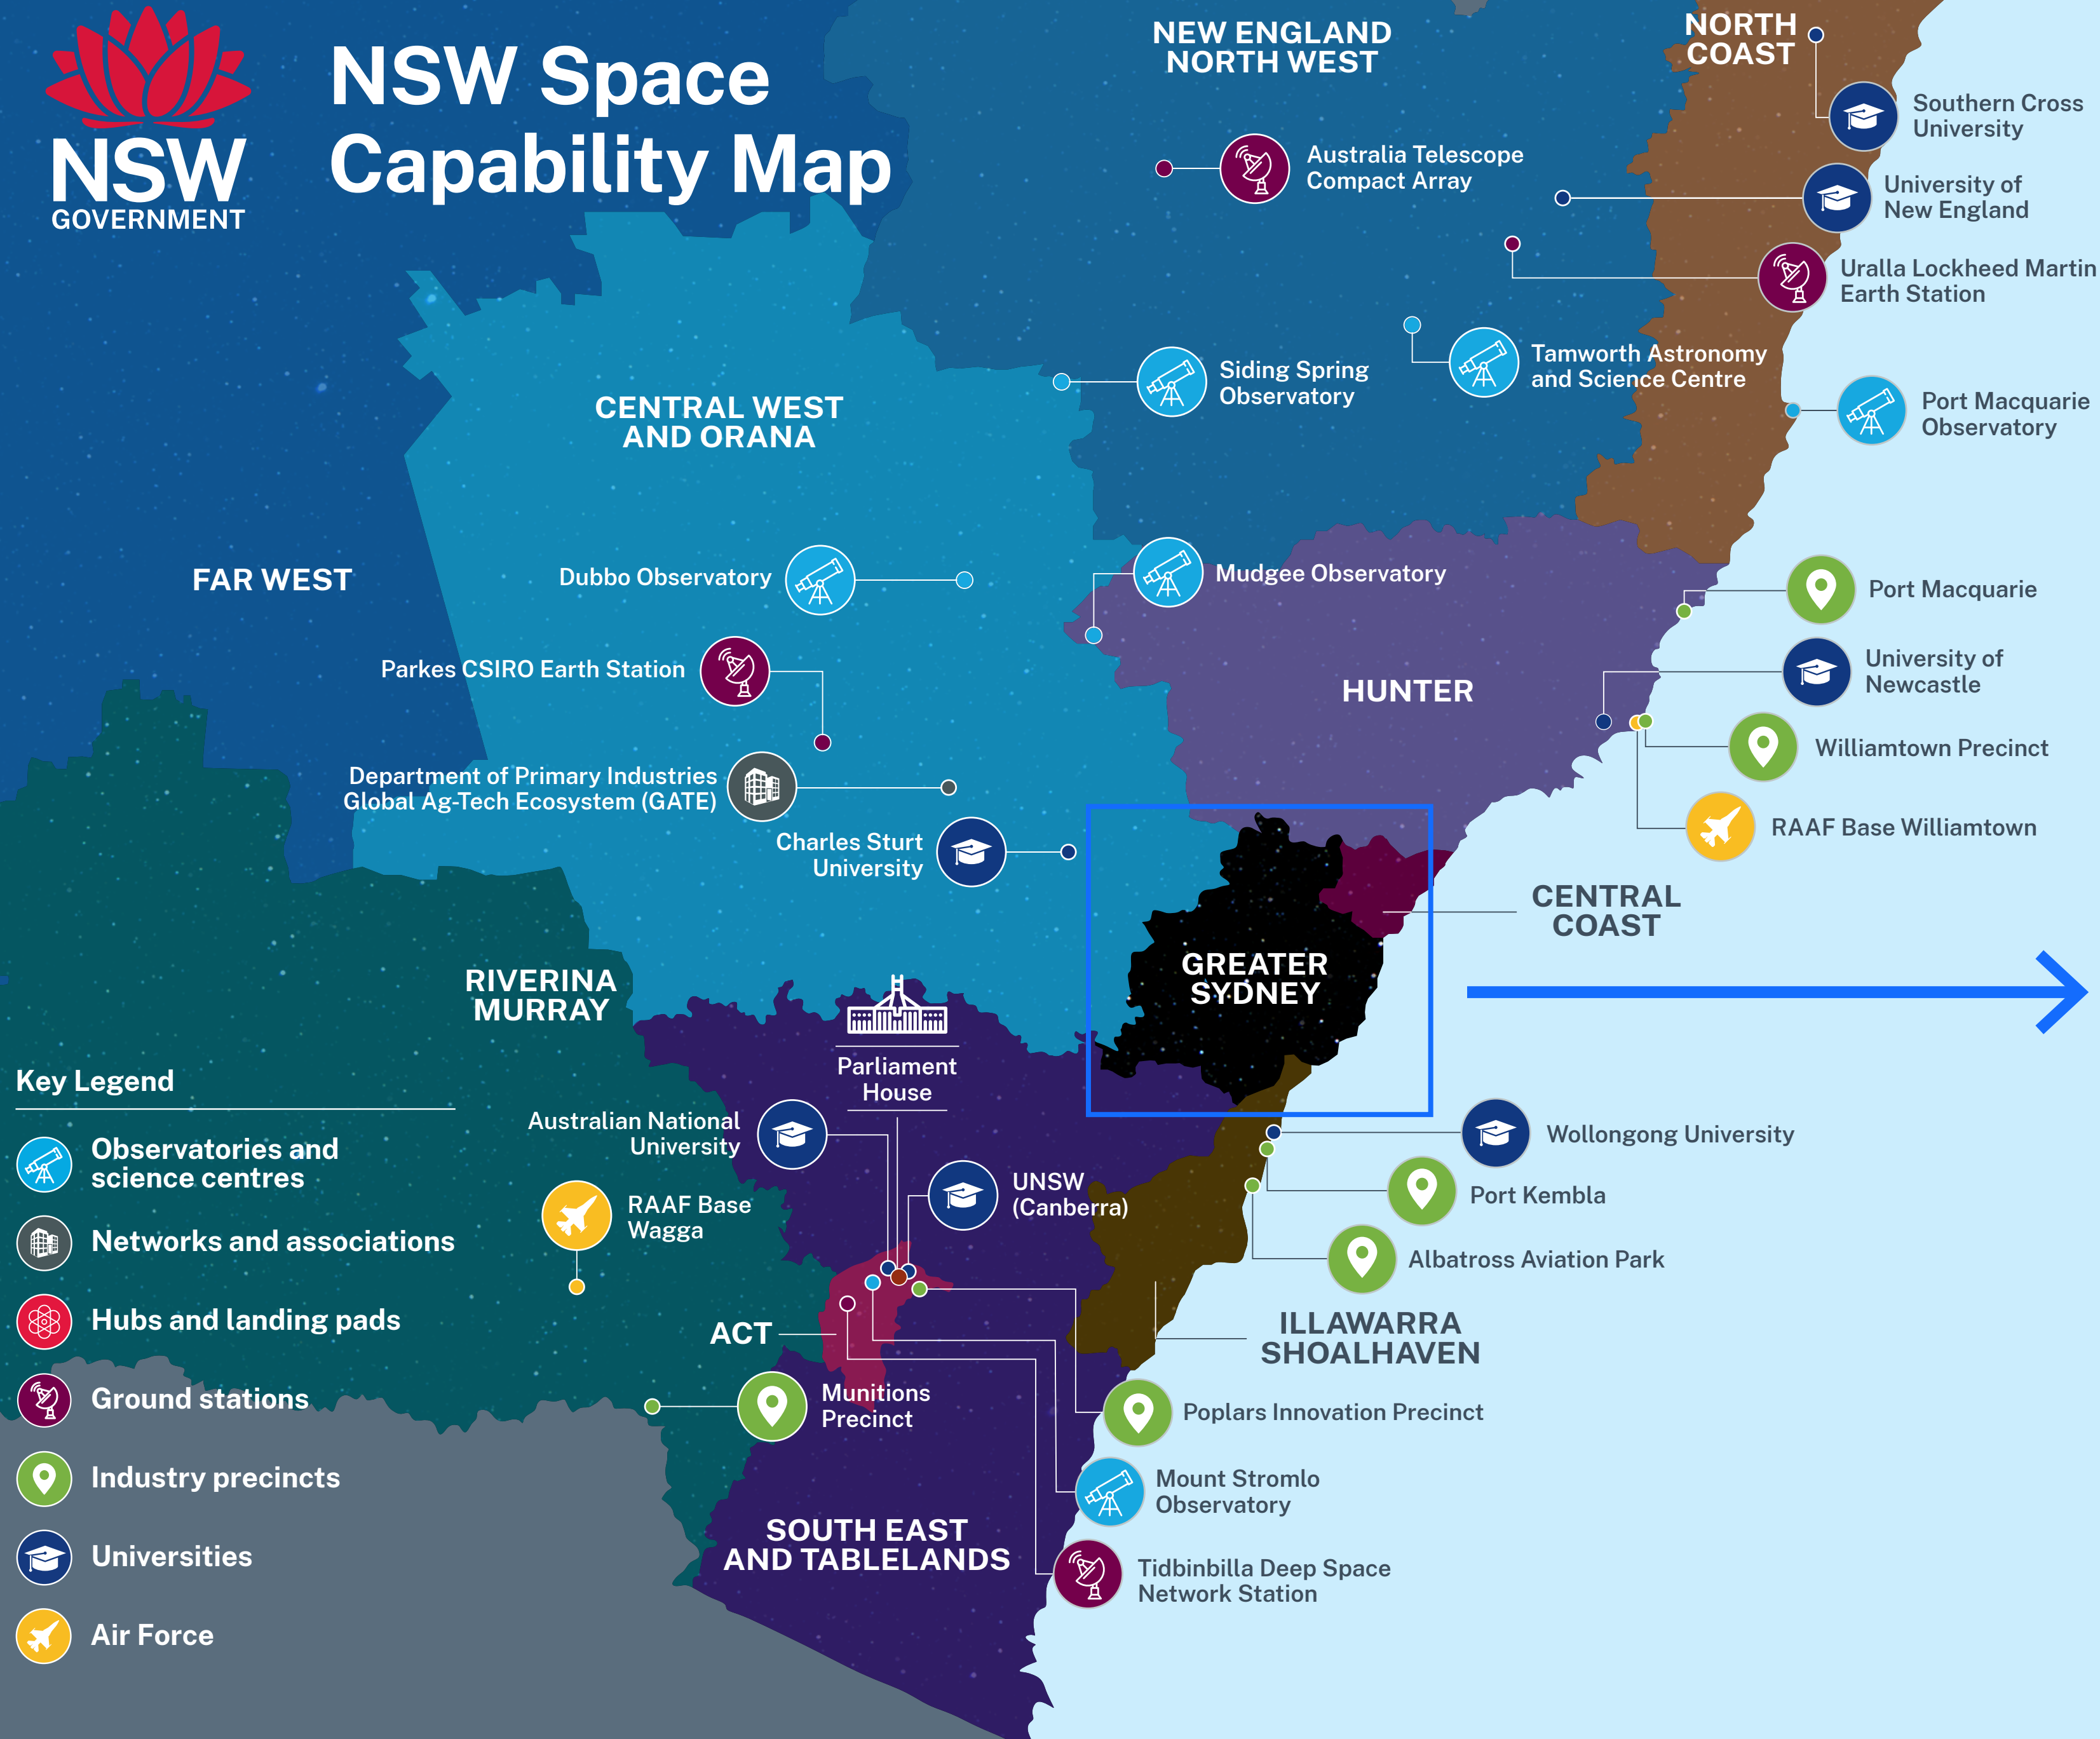

NSW Space Capability Map

- Key Legend**
- Observatories and science centres
 - Networks and associations
 - Hubs and landing pads
 - Ground stations
 - Industry precincts
 - Universities
 - Air Force